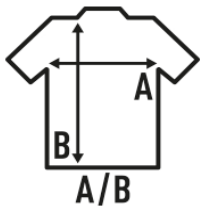

CAMISA TULUM

Perfect shirt for hot climates giving freshness and fashion in a single garment.

- Long-sleeved shirt.
- Shirt without buttons on the neck.
- Long sleeve placket with button and pleat.
- Two-button cuffs.
- Bottom curved.

100% Cotton Slub

Caixa/Box 25

Pack/Pack 1

TALLA/Size

EU	S	M	L	XL	XXL	3XL
Amplada	56 cm	58 cm	62 cm	64 cm	69 cm	75 cm
Llargada	75 cm	76,5 cm	79,5 cm	81 cm	82,5 cm	85 cm

WHITE W
(WHW)

NAVY W
(NYW)

MINT GREEN W
(MGW)