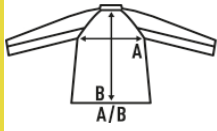

CAZADORA ACOLCHADA MANGAS DESMONTABLES

PADDED JACKET WITH DETACHABLE SLEEVES

Characteristics:

- Two-layer fabric.
- Central concealed zip closure.
- Placket with hook-and-loop fastening and chin guard.
- Microfleece inner collar.
- Elasticated side waistband.
- Elastic cuffs with hook-and-loop fastening.
- Two segmented reflective tapes, heat-sealed on the torso and sleeves.
- Detachable sleeves with zip.
- Hood concealed in the collar.
- 4 pockets: 1 on the right chest with zip closure, 2 lower pockets with hook-and-loop fastening, and 1 inner pocket with zip closure.
- Heat-sealed seams.

Twill fabric. 100% polyester. Weight: 180 g/m²

Box/Box 10

Pack/Pack 1

SIZE/Size

EU	XS	S	M	L	XL	XXL	3XL	4XL	5XL
Width	52 cm	56 cm	60 cm	64 cm	68 cm	72 cm	76 cm	80 cm	84 cm
Länge	69 cm	71 cm	72 cm	73 cm	75 cm	76 cm	78 cm	79 cm	80 cm