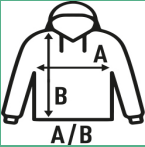

BABY HOODED SWEATSHIRT

Hooded sweatshirt.
2x1 Rippe an Ärmeln und Bund.
French Terry Stoff.
GM: 61% Baumwolle / 31% Polyester / 8% Viskose.

65% Baumwolle / 35% Polyester. 260 g/m2 aprox.

Box/Box 25

Pack/Pack 25

SIZE/Size

EU	0	1	2
Width	25 cm	27 cm	29 cm
Länge	28 cm	30 cm	32 cm

Navy (NY)

Grey Melange (GM)

Butter Cream (BT)

Pink Vintage (PV)

Moss Green (MO)