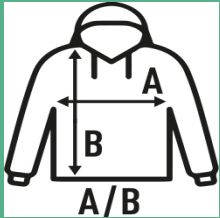

BABY HOODED SWEATSHIRT

Hooded sweatshirt.
2x1 Rippe an Ärmeln und Bund.
French Terry Stoff.
GM: 61% Baumwolle / 31% Polyester / 8% Viskose.

65% Baumwolle / 35% Polyester. 260 g/m2 aprox.

Box/Box 25

Pack/Pack 25

SIZE/Size

EU	0	1	2
Width	25 cm	27 cm	29 cm
Länge	28 cm	30 cm	32 cm

Navy
(NY)

Grey Melange
(GM)

Butter Cream
(BT)

Pink Vintage
(PV)

Moss Green
(MO)