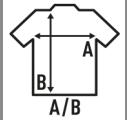

URBAN BACK TAIL

Men's t-shirt short sleeve, irregular scallop bottom. Back panel longer than front one.

100% cotton. 150-155gsm

Box/Box 50 uds.

SIZE/Size

EU	S	M	L	XL	XXL
Width	48 cm	52 cm	56 cm	60 cm	63 cm
Länge	76 cm	79 cm	81 cm	84 cm	86 cm