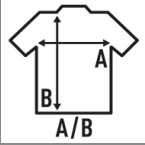

MILOS

Single jersey. Lady racer tank top with scallop bottom.

100%cotton.120gsm

Box/Box 50

Pack/Pack 10

SIZE/Size

EU	S	M	L	XL	XXL
Width	15 cm	16 cm	17 cm	18 cm	19 cm
Länge	27 cm	28 cm	29 cm	30 cm	31 cm

White (WH)