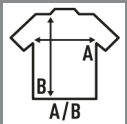

MILOS

Single jersey. Lady racer tank top with scallop bottom.

100%cotton.120gsm

Box/Box 50 uds.

SIZE/Size

EU	S	M	L	XL	XXL
Width	15 cm	16 cm	17 cm	18 cm	19 cm
Länge	27 cm	28 cm	29 cm	30 cm	31 cm

White (WH)

Black (BK)