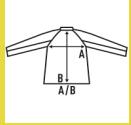

CHAQUETA POLAR

POLAR FLEECE JACKET

Characteristics:

- Central zip closure with chin guard.
- Elastic cuffs.
- Two reflective tapes on the torso and sleeves.
- Adjustable hem with drawcord and cord stoppers.
- 3 pockets: 1 on the right chest and 2 lower pockets, all with zip closure.

Certified to EN ISO 20471 for 25 wash cycles, class I - Two-tone

Certified to EN ISO 20471 for 25 wash cycles, class II - Fluorescent

100% polyester. Weight: 280 g/m²

Box/Box 15 uds.

SIZE/Size

EU	XS	S	M	L	XL	XXL	3XL	4XL	5XL
Width	48 cm	52 cm	56 cm	60 cm	64 cm	68 cm	71 cm	75 cm	78 cm
μήκος	67 cm	68 cm	70 cm	72 cm	74 cm	76 cm	78 cm	80 cm	82 cm