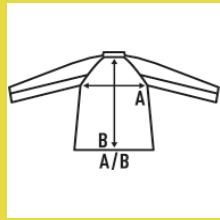

CAZADORA ACOLCHADA MANGAS DESMONTABLES

PADDED JACKET WITH DETACHABLE SLEEVES

Characteristics:

- Two-layer fabric.
- Central concealed zip closure.
- Placket with hook-and-loop fastening and chin guard.
- Microfleece inner collar.
- Elasticated side waistband.
- Elastic cuffs with hook-and-loop fastening.
- Two segmented reflective tapes, heat-sealed on the torso and sleeves.
- Detachable sleeves with zip.
- Hood concealed in the collar.
- 4 pockets: 1 on the right chest with zip closure, 2 lower pockets with hook-and-loop fastening, and 1 inner pocket with zip closure.
- Heat-sealed seams.

Twill fabric. 100% polyester. Weight: 180 g/m²

Box/Box 10

Pack/Pack 1

SIZE/Size

EU	XS	S	M	L	XL	XXL	3XL	4XL	5XL
Width	52 cm	56 cm	60 cm	64 cm	68 cm	72 cm	76 cm	80 cm	84 cm
μήκος	69 cm	71 cm	72 cm	73 cm	75 cm	76 cm	78 cm	79 cm	80 cm