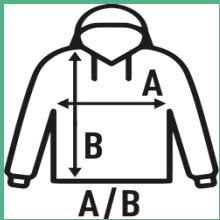

**BABY HOODED SWEATSHIRT**

Baby's hooded sweatshirt. cuffs and bottom hem in 2x1 rib with elastane. French Terry fabric.  
GM: 61% cotton / 31% Polyester / 8% Viscose.

65% Polyester 35% cotton. 260 g/m2 aprox.

Box/Box 25

Pack/Pack 25

SIZE/Size

EU	0	1	2
Width	25 cm	27 cm	29 cm
μήκος	28 cm	30 cm	32 cm

Navy  
(NY)

Grey Melange  
(GM)

Butter Cream  
(BT)

Pink Vintage  
(PV)