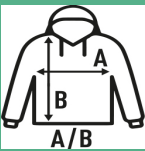

**BABY HOODED SWEATSHIRT**

Baby's hooded sweatshirt. cuffs and bottom hem in 2x1 rib with elastane. French Terry fabric.  
GM: 61% cotton / 31% Polyester / 8% Viscose.

65% Polyester 35% cotton. 260 g/m2 aprox.

Box/Box 25

Pack/Pack 25

**SIZE/Size**

EU	0	1	2
Width	25 cm	27 cm	29 cm
μήκος	28 cm	30 cm	32 cm

Navy  
(NY)

Grey Melange  
(GM)

Butter Cream  
(BT)

Pink Vintage  
(PV)