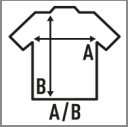

URBAN BACK TAIL

Men's t-shirt short sleeve, irregular scallop bottom. Back panel longer than front one.

100% cotton. 150-155gsm

Box/Box 50 uds.

SIZE/Size

EU	S	M	L	XL	XXL
Width	48 cm	52 cm	56 cm	60 cm	63 cm
μήκος	76 cm	79 cm	81 cm	84 cm	86 cm