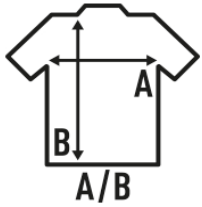

URBAN BACK TAIL

Men's t-shirt short sleeve, irregular scallop bottom. Back panel longer than front one.

100% cotton. 150-155gsm

Box/Box 50

Pack/Pack 50

SIZE/Size

EU	S	M	L	XL	XXL
Width	48 cm	52 cm	56 cm	60 cm	63 cm
μήκος	76 cm	79 cm	81 cm	84 cm	86 cm

White
(WH)

Black
(BK)