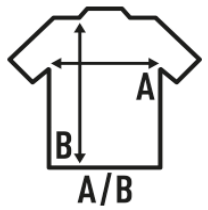

**MALIA**

Crop top. Self- fabric collar and armholes.

95% Cotton - 5% Elastan. 220 g/m2.

Box/Box 50

Pack/Pack 50

**SIZE/Size**

EU	XS	S	M	L	XL
Width	36 cm	39 cm	42 cm	46 cm	50 cm
μήκος	37 cm	39 cm	40 cm	42 cm	44 cm