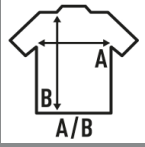

**MALIA**

Crop top. Self- fabric collar and armholes.

95% Cotton - 5% Elastan. 220 g/m2.

Box/Box 50

Pack/Pack 50

**SIZE/Size**

EU	XS	S	M	L	XL
Width	36 cm	39 cm	42 cm	46 cm	50 cm
μήκος	37 cm	39 cm	40 cm	42 cm	44 cm