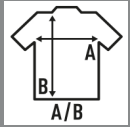

MILOS

Single jersey. Lady racer tank top with scallop bottom.

100% cotton. 120gsm

Box/Box 50 uds.

SIZE/Size

EU	S	M	L	XL	XXL
Width	15 cm	16 cm	17 cm	18 cm	19 cm
μήκος	27 cm	28 cm	29 cm	30 cm	31 cm

White (WH)