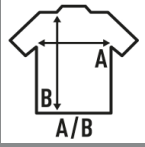

MILOS

Single jersey. Lady racer tank top with scallop bottom.

100% cotton. 120gsm

Box/Box 50

Pack/Pack 10

SIZE/Size

EU	S	M	L	XL	XXL
Width	15 cm	16 cm	17 cm	18 cm	19 cm
μήκος	27 cm	28 cm	29 cm	30 cm	31 cm

White
(WH)
Charcoal Heather
(CHCH)