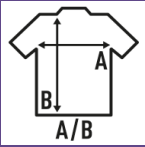

SIZE

EU

S

M

L

XL

Width

47 cm
18.5"

52 cm
20.5"

56 cm
22"

60 cm
23.6"

Length

68 cm
26.8"

69 cm
27.2"

72 cm
28.3"

74 cm
29.1"

White
(WH)

Black
(BK)