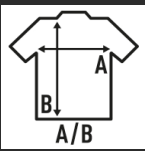

DERBY

Sports bag with side pockets and reinforced shoe compartment. Adult bag available without logo (XLW / O). S: Kid bag with logo. XL: Adult bag with logo. XLW / O: Adult bag without logo.

Details:

- Sport bag.
- Side pockets.
- Protective base feet.
- Adult bag available also without logo.
- 100% Polyester

100% Polyester

Box 15

Pack 1

SIZE

EU	S	XL	XLW/O
Width	44 cm 17.3"	55 cm 21.7"	55 cm 21.7"
Length	54 cm 21.3"	40 cm 15.7"	40 cm 15.7"

Black / Gold Fluor (BKSYF)

Navy / Fucsia Fluor (NYFUF)