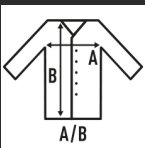

KID ELITE

Kid pants. Elastic waistband with self-coloured drawcord

100% Polyester. Weight: 140 gsm.

Box 50

Pack 1

SIZE

EU	5-6	3XS	2XS	XS	S
Width	25,5 cm 9.8"	27 cm 10.6"	28 cm 11"	30 cm 11.8"	32 cm 12.6"
Length	31 cm 12.2"	33 cm 13"	37 cm 14.6"	40 cm 15.7"	41 cm 16.1"