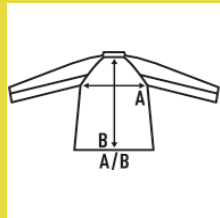

CAZADORA ACOLCHADA MANGAS DESMONTABLES

PADDED JACKET WITH DETACHABLE SLEEVES

Characteristics:

- Two-layer fabric.
- Central concealed zip closure.
- Placket with hook-and-loop fastening and chin guard.
- Microfleece inner collar.
- Elasticated side waistband.
- Elastic cuffs with hook-and-loop fastening.
- Two segmented reflective tapes, heat-sealed on the torso and sleeves.
- Detachable sleeves with zip.
- Hood concealed in the collar.
- 4 pockets: 1 on the right chest with zip closure, 2 lower pockets with hook-and-loop fastening, and 1 inner pocket with zip closure.
- Heat-sealed seams.

Twill fabric. 100% polyester. Weight: 180 g/m²

SIZE

EU	XS	S	M	L	XL	XXL	3XL	4XL	5XL
Width	52 cm 20.5"	56 cm 22"	60 cm 23.6"	64 cm 25.2"	68 cm 26.8"	72 cm 28.3"	76 cm 29.9"	80 cm 31.5"	84 cm 33.1"
Length	69 cm 27.2"	71 cm 28"	72 cm 28.3"	73 cm 28.7"	75 cm 29.5"	76 cm 29.9"	78 cm 30.7"	79 cm 31.1"	80 cm 31.5"