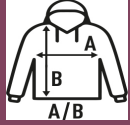

## JT KANGAROO

**Sweatshirt with hood and tone adjustment cord.** Available in 6 colors and from size XS to 3XL. Ideal sweatshirt for screen printing, embroider or customize with transfer.

- Hooded sweatshirt.
- Dyed-to-match drawcord.
- Pouch pocket for extra carry.
- Self-fabric cuffs and waistband.
- GM: 61% Cotton/ 31% Polyester / 8% viscose

### SIZE

EU	XS	S	M	L	XL	XXL	3XL
Width	50 cm 19.7"	52 cm 20.5"	54 cm 21.3"	56 cm 22"	58 cm 22.8"	60 cm 23.6"	62 cm 24.4"
Length	67 cm 26.4"	68 cm 26.8"	69 cm 27.2"	70 cm 27.6"	71 cm 28"	72 cm 28.3"	74 cm 29.1"