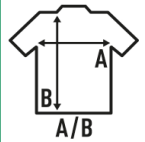

Details:

- Quarter-zip.
- Slightly fitted.
- Pill-resistant.
- Elastic cuffs.

100% Polyester. Weight: 140 g/m² approx.

Box 25

Pack 1

SIZE

EU	XS	S	M	L	XL	XXL
Width	46 cm 18.1"	48 cm 18.9"	51 cm 20.1"	53 cm 20.9"	55 cm 21.7"	58 cm 22.8"
Length	61 cm 24"	63 cm 24.8"	65 cm 25.6"	67 cm 26.4"	69 cm 27.2"	70 cm 27.6"