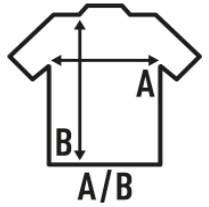

Details:

- Quarter-zip.
- Slightly fitted.
- Pill-resistant.
- Elastic cuffs.

100% Polyester. Weight: 140 g/m² approx.

Box 25

Pack 1

SIZE

EU	XS	S	M	L	XL	XXL
Width	46 cm 18.1"	48 cm 18.9"	51 cm 20.1"	53 cm 20.9"	55 cm 21.7"	58 cm 22.8"
Length	61 cm 24"	63 cm 24.8"	65 cm 25.6"	67 cm 26.4"	69 cm 27.2"	70 cm 27.6"