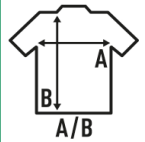

MICRO FLEECE MAN

Warm and soft micro polar for man, with half zip and elastic cuffs, for outdoor activities. Micropolar antipiling finish. Available in 5 colors from size XS to XXL.

Details:

- Quarter-zip.
- Pill-resistant.
- Elastic cuffs.

100% Polyester. Weight: 140 g/m² approx.

Box 25

Pack 1

SIZE

EU	XS	S	M	L	XL	XXL
Width	49 cm 19.3"	51 cm 20.1"	53 cm 20.9"	55 cm 21.7"	57 cm 22.4"	59 cm 23.2"
Length	66 cm 26"	68 cm 26.8"	70 cm 27.6"	73 cm 28.7"	76 cm 29.9"	78 cm 30.7"