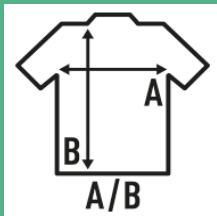

**MICRO FLEECE MAN**

Warm and soft micro polar for man, with half zip and elastic cuffs, for outdoor activities. Micropolar antipiling finish. Available in 5 colors from size XS to XXL.

Details:

- Quarter-zip.
- Pill-resistant.
- Elastic cuffs.

100% Polyester. Weight: 140 g/m<sup>2</sup> approx.

Box 25

Pack 1

**SIZE**

EU	XS	S	M	L	XL	XXL
Width	49 cm 19.3"	51 cm 20.1"	53 cm 20.9"	55 cm 21.7"	57 cm 22.4"	59 cm 23.2"
Length	66 cm 26"	68 cm 26.8"	70 cm 27.6"	73 cm 28.7"	76 cm 29.9"	78 cm 30.7"