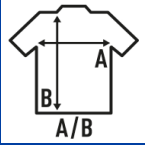

**REGULAR POLO MAN/KING SIZE**

Adult short sleeve polo shirt. Piqué fabric. Two buttons placket. 1x1 Rib collar and cuffs. Side slits.

100% preshrunk combed cotton.

Box 25

Pack 25

**SIZE**

**EU**

Width

Length

**4XL**

67 cm  
26.4"

84 cm  
33.1"

**5XL**

71 cm  
28"

86 cm  
33.9"

White  
(WH)