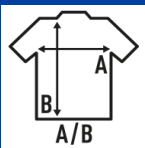

**POLO REGULAR MAN LS/KING SIZE**

Long sleeve polo with cuffs. Honey combed fabric. Two buttons placket. Side slits and back tail.  
XS :: BK, NY, RB, WH, RD Grey Melange: 85% Baumwolle / 15% Polyester.

100% preshrunk combed cotton. Gramage: 210 gsm.

Box 50

Pack 50

**SIZE**

**EU**

Width

Length

**4XL**

67 cm  
26.4"

84 cm  
33.1"

**5XL**

71 cm  
28"

86 cm  
33.9"

White  
(WH)

Black  
(BK)

Red  
(RD)