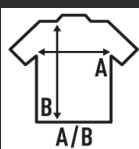

KID RIVER SWEAT

Children's sweatshirt combined in two colors with contrast piping and half moon back under the neck. Available in 2 colors and from size 5/6 years up to S. For larger sizes, see REF: RIVERSWA. This sweatshirt is part of a sports sweatshirt for children. To look at the sizes in matching sweatpants, see REF: RIVERPTK.

Details:

- Sweatshirt for adult and child combined in two colors.
- Trim and half moon back under the collar in contrast.
- 140 g/m² approx.
- 65% Polyester / 35% Cotton
- Printed label on the neck

65% Polyester / 35% Cotton. Weight: 290 g/m² approx.

Box 25

Pack 1

SIZE

EU	5-6	3XS	2XS	XS	S
Width	39 cm 15.4"	42 cm 16.5"	46 cm 18.1"	51 cm 20.1"	54 cm 21.3"
Length	46 cm 18.1"	53 cm 20.9"	58 cm 22.8"	63 cm 24.8"	66 cm 26"

Navy / Royal Blue
(NYRB)

Red / Graphite
(RDGF)