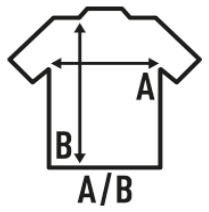

KID SUBLI UNISEX T-SHIRT

Kid's short sleeve t-shirt to sublimate. 100% polyester. Touch of cotton. Removable label.

Details:

- Double needle stitching in sleeves and bottom hem for extra durability.
- Removable label

100% Polyester. Weight: 150 g/m²

Box 100

Pack 100

SIZE

EU	3-4	5-6	7-8	9-11	12-14
Width	32 cm 12.6"	35 cm 13.8"	38 cm 15"	41 cm 16.1"	43 cm 16.9"
Length	44 cm 17.3"	49 cm 19.3"	52 cm 20.5"	58 cm 22.8"	61 cm 24"