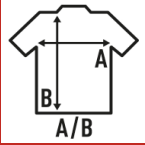

KID SUBLI UNISEX T-SHIRT

Kid's short sleeve t-shirt to sublimate. 100% polyester. Touch of cotton. Removable label.

Details:

- Double needle stitching in sleeves and bottom hem for extra durability.
- Removable label

100% Polyester. Weight: 150 g/m²

Box 100

Pack 100

SIZE

EU	3-4	5-6	7-8	9-11	12-14
Width	32 cm 12.6"	35 cm 13.8"	38 cm 15"	41 cm 16.1"	43 cm 16.9"
Length	44 cm 17.3"	49 cm 19.3"	52 cm 20.5"	58 cm 22.8"	61 cm 24"