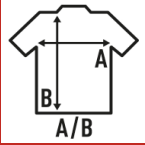

LADY SUBLI COMFORT

Women's short sleeve t-shirt to sublimate. 100% polyester. Touch of cotton. Removable label.

Details:

- Double needle stitching in sleeves and bottom hem for extra durability.
- Removable label

100% Polyester. Weight: 150 g/m²

Box 100

Pack 100

SIZE

EU

S

M

L

XL

XXL

3XL

Width

42 cm
16.5"

44 cm
17.3"

46 cm
18.1"

48 cm
18.9"