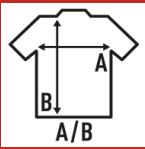

FLOWY SUBLI

Women's shirt, special to sublimate. TearAway label. 100% polyester and cotton touch.

Details:

- Fashion fit.
- V-neck.
- Single jersey.
- 150 g/m²
- 100% Polyester
- Removable label

100% Polyester. Weight: 150 g/m²

Box 50

Pack 50

SIZE

EU

Width

Length

S/M

64 cm
25.2"

66 cm
26"

L/XL

67 cm
26.4"

68 cm
26.8"