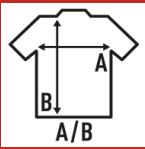

V-NECK SUBLI TOP

Tank top for women special to sublimate. 100% polyester. Touch of cotton. TearAway label.

Details:

- Tank top.
- V-neck.
- Single jersey.
- Slightly fitted.
- 150 g/m²
- 100% Polyester
- Removable label

100% Polyester. Weight: 150 g/m²

Box 50

Pack 50

SIZE

EU

S

M

L

XL

XXL

Width

40 cm
15.7"

42 cm
16.5"

44 cm
17.3"

46 cm
18.1"

48 cm
18.9"