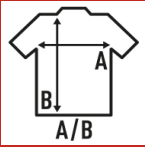

**MAN SUBLI T-SHIRT**

Men's short sleeve t-shirt to sublimate. 100% polyester. Touch of cotton. Removable label.

Details:

- Double needle stitching in sleeves and bottom hem for extra durability.
- Removable label

100% Polyester. Weight: 150 g/m<sup>2</sup>

Box 100

Pack 100

**SIZE**

EU	XS	S	M	L	XL	XXL	3XL
Width	46 cm 18.1"	48 cm 18.9"	51 cm 20.1"	53 cm 20.9"	56 cm 22"	58 cm 22.8"	61 cm 24"
Length	66 cm 26"	68 cm 26.8"	70 cm 27.6"	72 cm 28.3"	74 cm 29.1"	76 cm 29.9"	78 cm 30.7"