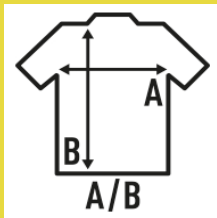

TEXAS

Denim Casual Shirt. Long sleeve. Semi cutaway collar. Pocket in the left side. Easy iron.

100% cotton denim

SIZE

EU	XS	S	M	L	XL	XXL	3XL	4XL
Width	51 cm 20.1"	53 cm 20.9"	56 cm 22"	58 cm 22.8"	63 cm 24.8"	68 cm 26.8"	73 cm 28.7"	78 cm 30.7"
Length	79 cm 31.1"	79 cm 31.1"	80 cm 31.5"	81 cm 31.9"	82 cm 32.3"	83 cm 32.7"	84 cm 33.1"	85 cm 33.5"