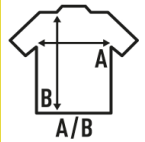

TEXAS LADY

Denim Casual Shirt. Long sleeve. Semi cutaway collar. Pocket in the left side. Easy iron.

100% cotton denim

SIZE

EU	XS	S	M	L	XL	XXL	3XL
Width	46 cm 18.1"	49 cm 19.3"	52 cm 20.5"	54 cm 21.3"	58 cm 22.8"	62 cm 24.4"	66 cm 26"
Length	63 cm 24.8"	65 cm 25.6"	67 cm 26.4"	68 cm 26.8"	69 cm 27.2"	70 cm 27.6"	71 cm 28"