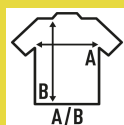

SHIRT POPLIN

Long sleeve shirt with button down collar. Front pocket.

100% cotton.

Box 25 uds.

SIZE

EU	S	M	L	XL	XXL
Width	52 cm 20.5"	55 cm 21.7"	58 cm 22.8"	61 cm 24"	64 cm 25.2"
Length	78 cm 30.7"	80 cm 31.5"	82 cm 32.3"	84 cm 33.1"	86 cm 33.9"