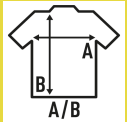

SHIRT SS OXFORD

Short sleeve shirt with button down collar. Front pocket.

60% cotton - 40% polyester.

Box 25 uds.

SIZE

EU

S

M

L

XL

XXL

Width

52 cm
20.5"

55 cm
21.7"

58 cm
22.8"

61 cm
24"