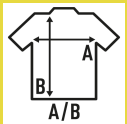

**SHIRT SS POPLIN**

Short sleeve shirt with button down collar. Front pocket.

100% cotton.

Box 25 uds.

**SIZE**

EU

S

M

L

XL

XXL

Width

52 cm  
20.5"

55 cm  
21.7"

58 cm  
22.8"

61 cm  
24"