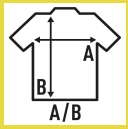

**SHIRT LADY OXFORD**

Ladies long sleeve fitted shirt. Body fitted.

60% cotton - 40% polyester.

Box 25 uds.

**SIZE**

EU	S	M	L	XL	XXL
Width	47 cm 18.5"	49 cm 19.3"	51 cm 20.1"	53 cm 20.9"	55 cm 21.7"
Length	61 cm 24"	62 cm 24.4"	63 cm 24.8"	64 cm 25.2"	65 cm 25.6"