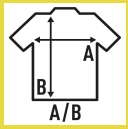

SHIRT LADY SS OXFORD

Ladies short sleeve fitted shirt. Body fitted.

60% cotton - 40% polyester.

Box 25 uds.

SIZE

EU	S	M	L	XL	XXL
Width	47 cm 18.5"	49 cm 19.3"	51 cm 20.1"	53 cm 20.9"	55 cm 21.7"
Length	61 cm 24"	62 cm 24.4"	63 cm 24.8"	64 cm 25.2"	65 cm 25.6"