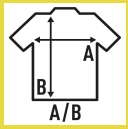

SHIRT LADY SS POPLIN

Ladies short sleeve fitted shirt. Body fitted.

100% cotton.

Box 25 uds.

SIZE

EU	S	M	L	XL	XXL
Width	47 cm 18.5"	49 cm 19.3"	51 cm 20.1"	53 cm 20.9"	55 cm 21.7"
Length	61 cm 24"	62 cm 24.4"	63 cm 24.8"	64 cm 25.2"	65 cm 25.6"