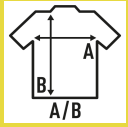

**SHIRT LADY SS POPLIN**

Ladies short sleeve fitted shirt. Body fitted.

100% cotton.

Box 25 uds.

**SIZE**

EU	S	M	L	XL	XXL
Width	47 cm 18.5"	49 cm 19.3"	51 cm 20.1"	53 cm 20.9"	55 cm 21.7"
Length	61 cm 24"	62 cm 24.4"	63 cm 24.8"	64 cm 25.2"	65 cm 25.6"