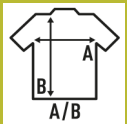

ARUBA T-SHIRT LADY

Ladies racer back style t-shirt, slightly fitted. Removable label. Available in 6 colors and from size S to XXL.

Details:

- Tank top.
- Slightly fitted.
- Racerback.
- Removable label

100% recycled polyester. Weight: 130 g/m² approx.

Box 50 uds.

SIZE

EU

S

M

L

XL

XXL

Width

38 cm
15"

40 cm
15.7"

42 cm
16.5"

44 cm
17.3"

46 cm
18.1"

Length

61 cm
24"