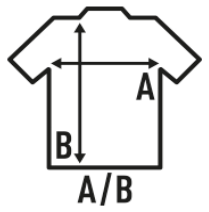

SPORT T-SHIRT LADY

Sports t-shirt for women with short sleeves, slightly fitted, with decorative stitching on front, back and sleeves. Removable label. Available in 14 colors and from size S to XXL.

Details:

- Decorative seams in front, back and sleeves.
- Slightly fitted.
- Removable label

100% recycled polyester. Weight: 130 g/m² approx.

Box 50

Pack 50

SIZE

EU	S	M	L	XL	XXL
Width	41 cm 16.1"	43 cm 16.9"	45 cm 17.7"	47 cm 18.5"	49 cm 19.3"
Length	60 cm 23.6"	62 cm 24.4"	64 cm 25.2"	66 cm 26"	68 cm 26.8"