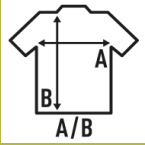

SPORT REGULAR

High performance men's sports t-shirt with interlock fabric (silk touch). Removable label. Available in 8 colors from size S to XXL.

Details:

- High performance men's sports t-shirt.
- Interlock fabric.
- Silk touch.
- Removable label

100% Polyester. Weight: 140 g/m² approx.

Box 50

Pack 50

SIZE

EU

S

M

L

XL

XXL

Width

44 cm
17.3"

48 cm
18.9"

52 cm
20.5"

56 cm
22"

59 cm
23.2"