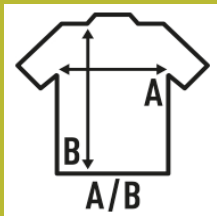

## SPORT REGULAR

High performance men's sports t-shirt with interlock fabric (silk touch). Removable label. Available in 8 colors from size S to XXL.

Details:

- High performance men's sports t-shirt.
- Interlock fabric.
- Silk touch.
- Removable label

### SIZE

EU	S	M	L	XL	XXL
Width	44 cm 17.3"	48 cm 18.9"	52 cm 20.5"	56 cm 22"	59 cm 23.2"
Length	70 cm 27.6"	72 cm 28.3"	73 cm 28.7"	76 cm 29.9"	79 cm 31.1"

White  
(WH)

Black  
(BK)

Red  
(RD)

Royal Blue  
(RB)