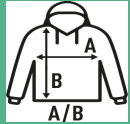

**KANGAROO CVC**

Matched colour drawcord. Kangaroo pocket. 1x1 rib with lycra in cuffs and waistband.

80% cotton -20% polyester 270gsm. approx.

Box 25 uds.

**SIZE**

EU

S

M

L

XL

XXL

3XL

Width

51 cm  
20.1"

56 cm  
22"

61 cm  
24"

66 cm  
26"

71 cm  
28"

76 cm  
29.9"

Length

66 cm  
26"

69 cm  
27.2"

71 cm  
28"

74 cm  
29.1"