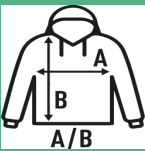

**KANGAROO CVC**

Matched colour drawcord. Kangaroo pocket. 1x1 rib with lycra in cuffs and waistband.

80% cotton -20% polyester 270gsm. approx.

**SIZE**

EU	S	M	L	XL	XXL	3XL
Width	51 cm 20.1"	56 cm 22"	61 cm 24"	66 cm 26"	71 cm 28"	76 cm 29.9"
Length	66 cm 26"	69 cm 27.2"	71 cm 28"	74 cm 29.1"	76 cm 29.9"	79 cm 31.1"