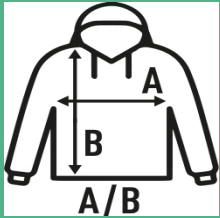

KANGAROO CVC

Matched colour drawcord. Kangaroo pocket. 1x1 rib with lycra in cuffs and waistband.

80% cotton -20% polyester 270gsm. approx.

Box 25

Pack 5

SIZE

EU	S	M	L	XL	XXL	3XL
Width	51 cm 20.1"	56 cm 22"	61 cm 24"	66 cm 26"	71 cm 28"	76 cm 29.9"
Length	66 cm 26"	69 cm 27.2"	71 cm 28"	74 cm 29.1"	76 cm 29.9"	79 cm 31.1"