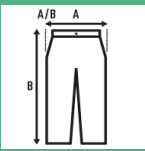

SWEAT PANTS CUFF FRENCH TERRY

Men's plush jogger pants, with side pockets, cuffs on the hem and elastic waist with adjustable drawstring.

Details:

- Elastic waistband with matching drawcord.
- French terry.
- Hand pockets.
- Elastic cuff at the hem.

60% Cotton / 40% recycled Polyester. 235/240 g/m2 approx.

SIZE

EU	XS	S	M	L	XL	XXL	3XL
Width	47 cm 18.5"	50 cm 19.7"	53 cm 20.9"	54 cm 21.3"	56 cm 22"	57 cm 22.4"	59 cm 23.2"
Length	96 cm 37.8"	98 cm 38.6"	100 cm 39.4"	102 cm 40.2"	104 cm 40.9"	106 cm 41.7"	108 cm 42.5"