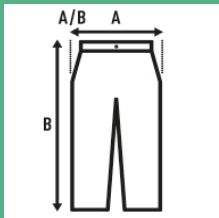

**BABY SWEAT PANTS**

Baby's Pants. cuffs and bottom hem in 2x1 rib with elastane. French Terry fabric.  
GM: 61% cotton / 31% Polyester / 8% Viscose.

65% Polyester 35% cotton. 260 g/m².

**SIZE**

EU	0	1	2
Width	25 cm 9.8"	27 cm 10.6"	29 cm 11.4"
Length	34 cm 13.4"	36 cm 14.2"	38 cm 15"