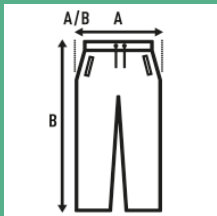

SWEAT PANTS KID

Kid's plush jogger pants, with side pockets, cuffs on the hem and elastic waist with adjustable drawstring.

Details:

- Elastic waistband with matching drawcord.
- Hand pockets.
- Elastic cuff at the hem.
- 290 g/m² approx.
- 60% Cotton / 40% recycled polyester.
- GM: 61% Cotton / 31% recycled polyester / 8% viscose

60% Cotton / 40% recycled polyester.. Weight: 290 g/m² approx.

SIZE

	1-2	3-4	5-6	7-8	9-11	12-14
EU	1-2	3-4	5-6	7-8	9-11	12-14
Width	28 cm 11"	30 cm 11.8"	33 cm 13"	35 cm 13.8"	37 cm 14.6"	39 cm 15.4"
Length	40 cm 15.7"	52 cm 20.5"	60 cm 23.6"	68 cm 26.8"	75 cm 29.5"	85 cm 33.5"