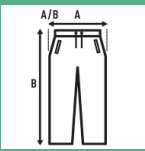

SWEAT PANTS LADY

Women's plush jogger pants, straight cut and elastic waist with adjustable drawstring.

Details:

- Elastic waistband with matching drawcord.
- GM: 61% Cotton / 31% recycled polyester / 8% viscosa

60% Cotton / 40% recycled polyester. Weight: 290 g/m² approx.

SIZE

EU	S	M	L	XL	XXL
Width	40 cm 15.7"	42 cm 16.5"	44 cm 17.3"	46 cm 18.1"	48 cm 18.9"
Length	99 cm 39"	101 cm 39.8"	103 cm 40.6"	105 cm 41.3"	107 cm 42.1"