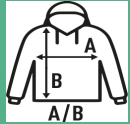

SIZE

EU

S

M

L

XL

XXL

Width

54 cm
21.3"

57 cm
22.4"

60 cm
23.6"

63 cm
24.8"

66 cm
26"

Length

66 cm
26"

69 cm
27.2"

72 cm
28.3"

76 cm
29.9"

78 cm
30.7"

White
(WH)

Black
(BK)

Red
(RD)

Navy
(NY)

Royal Blue
(RB)

Ash Melange
(AS)

Khaki
(KH)

Orange
(OR)

NEW COLORS

BT
Butter Cream

MO
Moss Green

PB
Petrol Blue