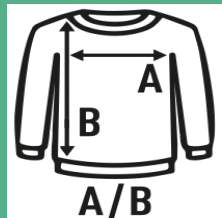

SWEATSHIRT CVC KID

Classic children's sweatshirt with round neck. Available in 6 colors and from size 1/2 years to 12/14.

Details:

- Double needle collar, cuffs and waistband for extra durability
- Cuffs and bottom hem in 2x1 rib with elastane.
- GM: 73% Cotton / 20% polyester / 7% viscose
- Removable label

80% Cotton / 20% Polyester. Weight: 275 g/m² approx.

Box 25

Pack 25

SIZE

EU	1-2	3-4	5-6	7-8	9-11	12-14
Width	33 cm 13"	36 cm 14.2"	39 cm 15.4"	42 cm 16.5"	46 cm 18.1"	50 cm 19.7"
Length	40 cm 15.7"	43 cm 16.9"	46 cm 18.1"	53 cm 20.9"	58 cm 22.8"	61 cm 24"