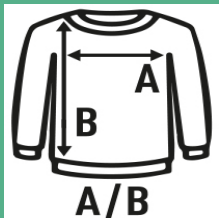

CREW NECK SWEATSHIRT KID

Classic children's sweatshirt with round neck. Available in 21 colors and from size 1/2 years to 12/14.

Details:

- Double needle collar, cuffs and waistband for extra durability
- Cuffs and bottom hem in 1x1 rib with elastane.

Colos composición:

- GM: 61% algodón / 31% recycled polyester / 8% viscosa
- AS: 67% algodón / 31% recycled polyester / 2% viscosa

60% Cotton / 40% recycled polyester. Weight: 290 g/m² approx.

Box 25

Pack 25

SIZE

EU	1-2	3-4	5-6	7-8	9-11	12-14
Width	33 cm 13"	36 cm 14.2"	39 cm 15.4"	42 cm 16.5"	46 cm 18.1"	50 cm 19.7"
Length	40 cm 15.7"	43 cm 16.9"	46 cm 18.1"	53 cm 20.9"	58 cm 22.8"	61 cm 24"

White (WH)

Black (BK)