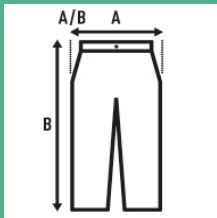

**SWEAT SHORTS MAN**

Men's short plush jogger pants, with side pockets with marked stitching, back pocket and elastic waist with adjustable drawstring.

Details:

- Elastic waistband with matching drawcord.
- Front pockets with marked stitching.
- One back pocket.
- GM: 61% cotton /31% recycled polyester / 8% viscose

60% Cotton / 40% recycled polyester. Weight: 290 g/m<sup>2</sup> approx.

**SIZE**

EU	S	M	L	XL
Width	49 cm 19.3"	51 cm 20.1"	52 cm 20.5"	54 cm 21.3"
Length	45 cm 17.7"	49 cm 19.3"	54 cm 21.3"	58 cm 22.8"