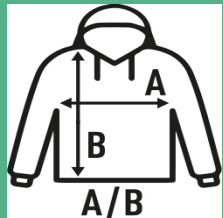

HOODED SWEATSHIRT

Unisex hooded sweatshirt with full zipper cover and kangaroo pocket. Available in 12 colors and from size XS to 3XL.

Details:

- Hooded sweatshirt.
- Dyed-to-match drawcord.
- Kissing zipper.
- Pouch pocket for extra carry.
- Cuffs and bottom hem in 2x1 rib with elastane.
- GM: 61% cotton / 31% recycled polyester / 8% viscose
- DGM: 60% recycled polyester / 40% cotton

60% Cotton / 40% recycled polyester. Weight: 290 g/m² approx.

Box 25

Pack 25

SIZE

EU	XS	S	M	L	XL	XXL	3XL
Width	52 cm 20.5"	54 cm 21.3"	56 cm 22"	58 cm 22.8"	60 cm 23.6"	62 cm 24.4"	64 cm 25.2"
Length	67 cm 26.4"	69 cm 27.2"	70 cm 27.6"	71 cm 28"	72 cm 28.3"	74 cm 29.1"	76 cm 29.9"