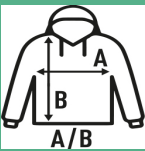

HOODED SWEATSHIRT

Unisex hooded sweatshirt with full zipper cover and kangaroo pocket. Available in 12 colors and from size XS to 3XL.

Details:

- Hooded sweatshirt.
- Dyed-to-match drawcord.
- Kissing zipper.
- Pouch pocket for extra carry.
- Cuffs and bottom hem in 2x1 rib with elastane.
- GM: 61% cotton / 31% recycled polyester / 8% viscose
- DGM: 60% recycled polyester / 40% cotton

60% Cotton / 40% recycled polyester. Weight: 290 g/m² approx.

Box 25

Pack 25

SIZE

EU	XS	S	M	L	XL	XXL	3XL
Width	52 cm 20.5"	54 cm 21.3"	56 cm 22"	58 cm 22.8"	60 cm 23.6"	62 cm 24.4"	64 cm 25.2"
Length	67 cm 26.4"	69 cm 27.2"	70 cm 27.6"	71 cm 28"	72 cm 28.3"	74 cm 29.1"	76 cm 29.9"