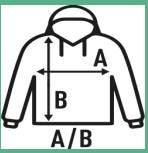

KANGAROO SWEATSHIRT LADY

Hooded girl's sweatshirt and kangaroo pocket with matching fit laces. Available in 19 colors and from size S to XXL. Also for man and child.

Details:

- Hooded sweatshirt.
- Dyed-to-match drawcord.
- Pouch pocket for extra carry.
- Cuffs and bottom hem in 2x1 rib with elastane.

SIZE

EU	S	M	L	XL	XXL
Width	48 cm 18.9"	50 cm 19.7"	52 cm 20.5"	54 cm 21.3"	56 cm 22"
Length	66 cm 26"	68 cm 26.8"	70 cm 27.6"	72 cm 28.3"	74 cm 29.1"

White (WH)

Black (BK)

Red (RD)

Navy (NY)

Royal Blue (RB)