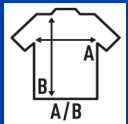

TONGA KID

T-shirt for girls with short sleeves, slightly fitted, with a fine collar and 100% cotton. Removable label.

Details:

- Single jersey.
- Slightly fitted.
- 1x1 rib on collar.
- Removable label

Composition:

- GM - 85% Cotton / 15% Viscose

100% Cotton. Weight: 155 g/m² approx.

Box 100 uds.

SIZE

EU	3-4	5-6	7-8	9-11	12-14
Width	30 cm 11.8"	32 cm 12.6"	34 cm 13.4"	36 cm 14.2"	38 cm 15"
Length	42 cm 16.5"	45 cm 17.7"	48 cm 18.9"	51 cm 20.1"	54 cm 21.3"