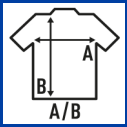

TUVALU KID

Girl's tank top with swimmer's back with 2x1 ribbed rear fold, 100% cotton. Removable label.

Details:

- 1x1 rib on collar.
- Sheering at racerback seam and 2x1 rib.
- Removable label.

100% cotton. Weight: 170 g/m². approx.

Box 100 uds.

SIZE

EU

Width

Length

3-4

26 cm
10.2"

42 cm
16.5"

5-6

28 cm
11"

44 cm
17.3"

7-8

30 cm
11.8"

47 cm
18.5"

9-11

32 cm
12.6"